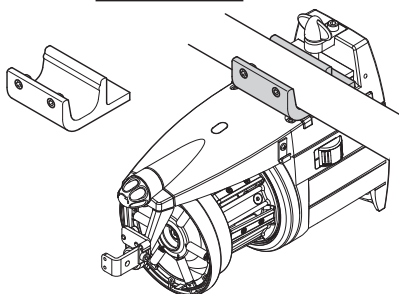

A1C1SA825HZ

A1N1SA377

**MINI+
MINI VE - MINI CB
EXPLODED VIEW - TAB. 8**

A3N1SA595 UP TP 96 FEEDERS

**A3N2S827 - 12
- 24
- 36
- 48**

**POWER SUPPLY
BOX**

A3N2S826

**SHUNT POWER SUPPLY BOX
FOR ADDITIONAL MACHINE**