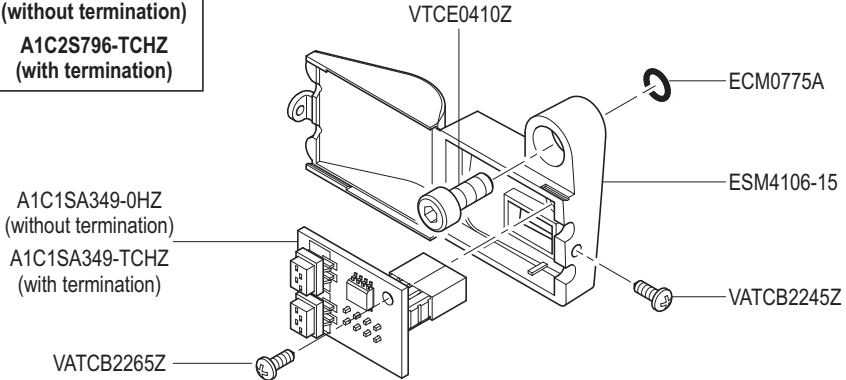

A1C1SA825HZ

A1N1SA377

**MINI+
MINI VE - MINI CB
EXPLODED VIEW - TAB. 8**

A3N1SA595 UP TP 96 FEEDERS

**A3N2S827 - 12
- 24
- 36
- 48**

**POWER SUPPLY
BOX**

A3N2S826

**SHUNT POWER SUPPLY BOX
FOR ADDITIONAL MACHINE**

A3N2S829

DERIVATION KIT

MINI+
MINI VE - MINI CB
EXPLODED VIEW - TAB. 9

A3N2SA149-485V0
KLS CONTROLLER

MINI+
MINI VE - MINI CB
 EXPLODED VIEW - TAB. 10

MINI+
MINI VE - MINI CB
 EXPLODED VIEW - TAB. 11

A1C2S796-0HZ
 (without termination)
A1C2S796-TCHZ
 (with termination)