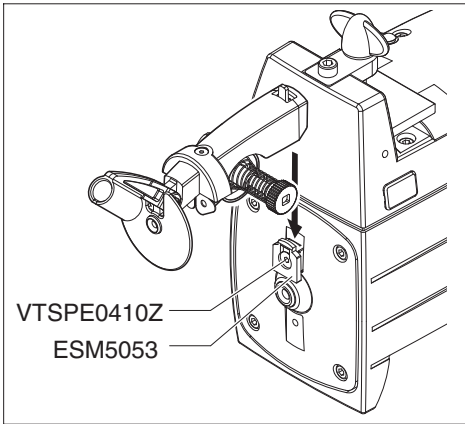

MINI+
MINI VE - MINI CB
EXPLODED VIEW - TAB. 6.1