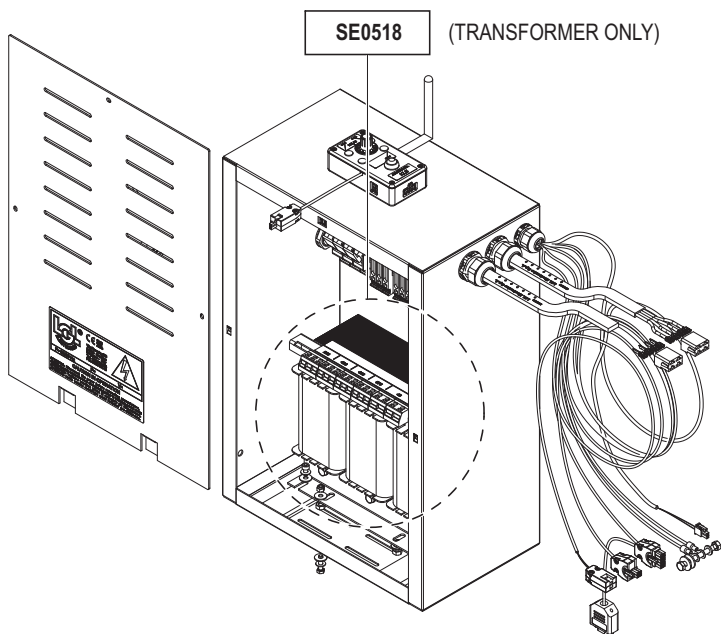

A1C1SA825HZ

A1N1SA377

**MINI+
MINI VE - MINI CB
EXPLODED VIEW - TAB. 8**

A3N1SA595 UP TP 96 FEEDERS

**A3N2S827 - 12
- 24
- 36
- 48**

**POWER SUPPLY
BOX**

A3N2S826

**SHUNT POWER SUPPLY BOX
FOR ADDITIONAL MACHINE**

A3N2S829

DERIVATION KIT

MINI+
MINI VE - MINI CB
EXPLODED VIEW - TAB. 9

A3N2SA149-485V0
KLS CONTROLLER

MINI+
MINI VE - MINI CB
 EXPLODED VIEW - TAB. 10

MINI+
MINI VE - MINI CB
 EXPLODED VIEW - TAB. 11

A1C2S796-0HZ
 (without termination)
A1C2S796-TCHZ
 (with termination)